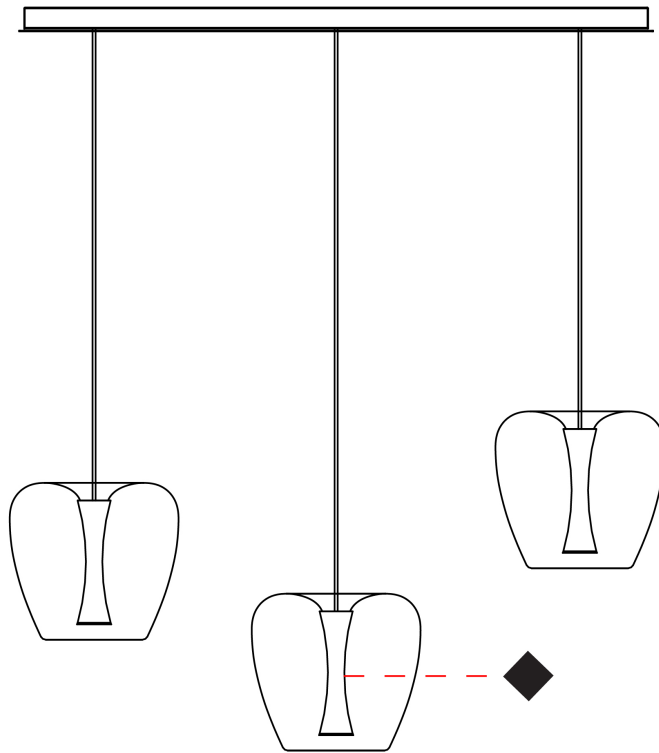

APPLE MOOD 3 LIGHT SUSPENSION

D101941-

PROJECT

TYPE

SPECIFIER

QUANTITY

DATE

D