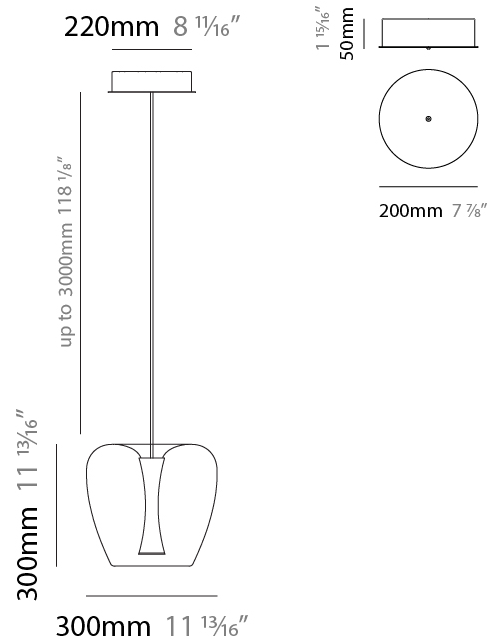

PROJECT	
TYPE	
SPECIFIER	
QUANTITY	
DATE	

APPLE MOOD STANDARD SUSPENSION

D101797-

base number   Finish
Options

1. To build a product code in our configurator select the specify button on the base model # product page
2. To build a manual product code on this datasheet choose from the options listed below in blue font and add the suffix to the base model #

GENERAL

Series: Apple Mood
Subseries: Apple Mood Standard
Brand: Quasar
Division: Design
Mounting Type: Suspension
Mounting Location: Ceiling
Subcategory: Pendant

PHYSICAL

Shape: Dome
Diameter (mm): 300
Diameter (in): 11 ¹³/₁₆"
Height (mm): 300
Height (in): 11 ¹³/₁₆"
Max. Overall Height (mm): 2500
Max. Overall Height (in): 98 ⁷/₁₆"
Light Distribution: Downlight
Weight (kg): 5
Weight (lbs): 11.02
Diffuser: Clear Glass
Fixture Finish: [PAL](#) / [BRA](#) / [COP](#) / [BLK](#) / [GRN](#) / [RED](#)
Fixture Material: Glass / Aluminum
Cable Details: 3000mm Cable

ELECTRICAL

Lamp Type: LED
Input Wattage (W): 10.7
Total Output Wattage (W): 9.1
Dimming: Non-Dimming / Phase Dimming (120vac Only)
Driver Included: Yes
Driver Location: Integrated
Driver Type: Constant Current - 120/277Vac
Driver Class: Class 2
Input Voltage (V): 120 - 277
Constant Current (MA): 280

LED

Number of LEDs: 1
Color Temperature (°K): 2700
Max. Delivered Lumen (lm): 1260
CRI: >90 CRI
Lamp Life (hrs): 50000

OPTICAL

RATINGS AND CERTIFICATIONS

Certified By: Certified for North American Standards
IP rating: IP20