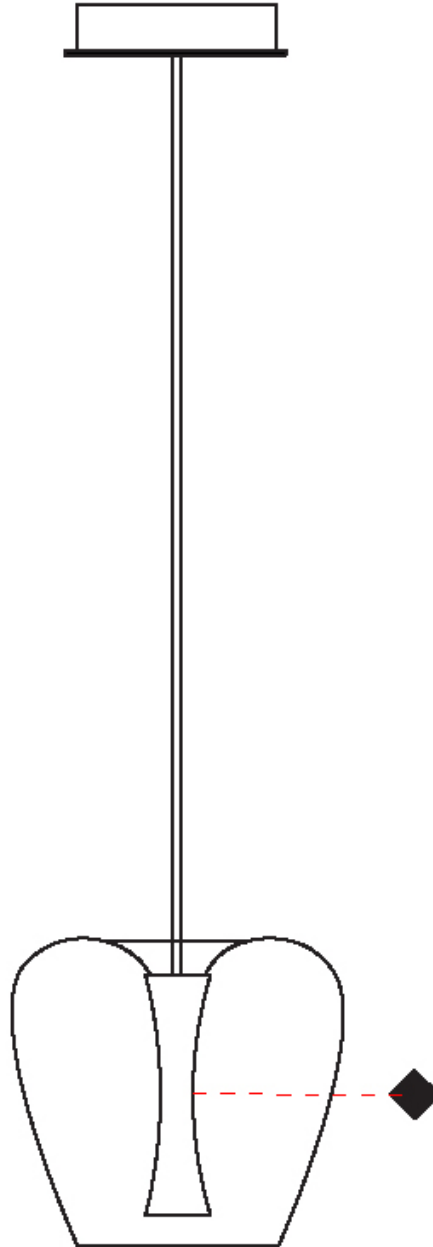

APPLE MOOD STANDARD SUSPENSION

D101797-

PROJECT _____

TYPE _____

SPECIFIER _____

QUANTITY _____

DATE _____

D